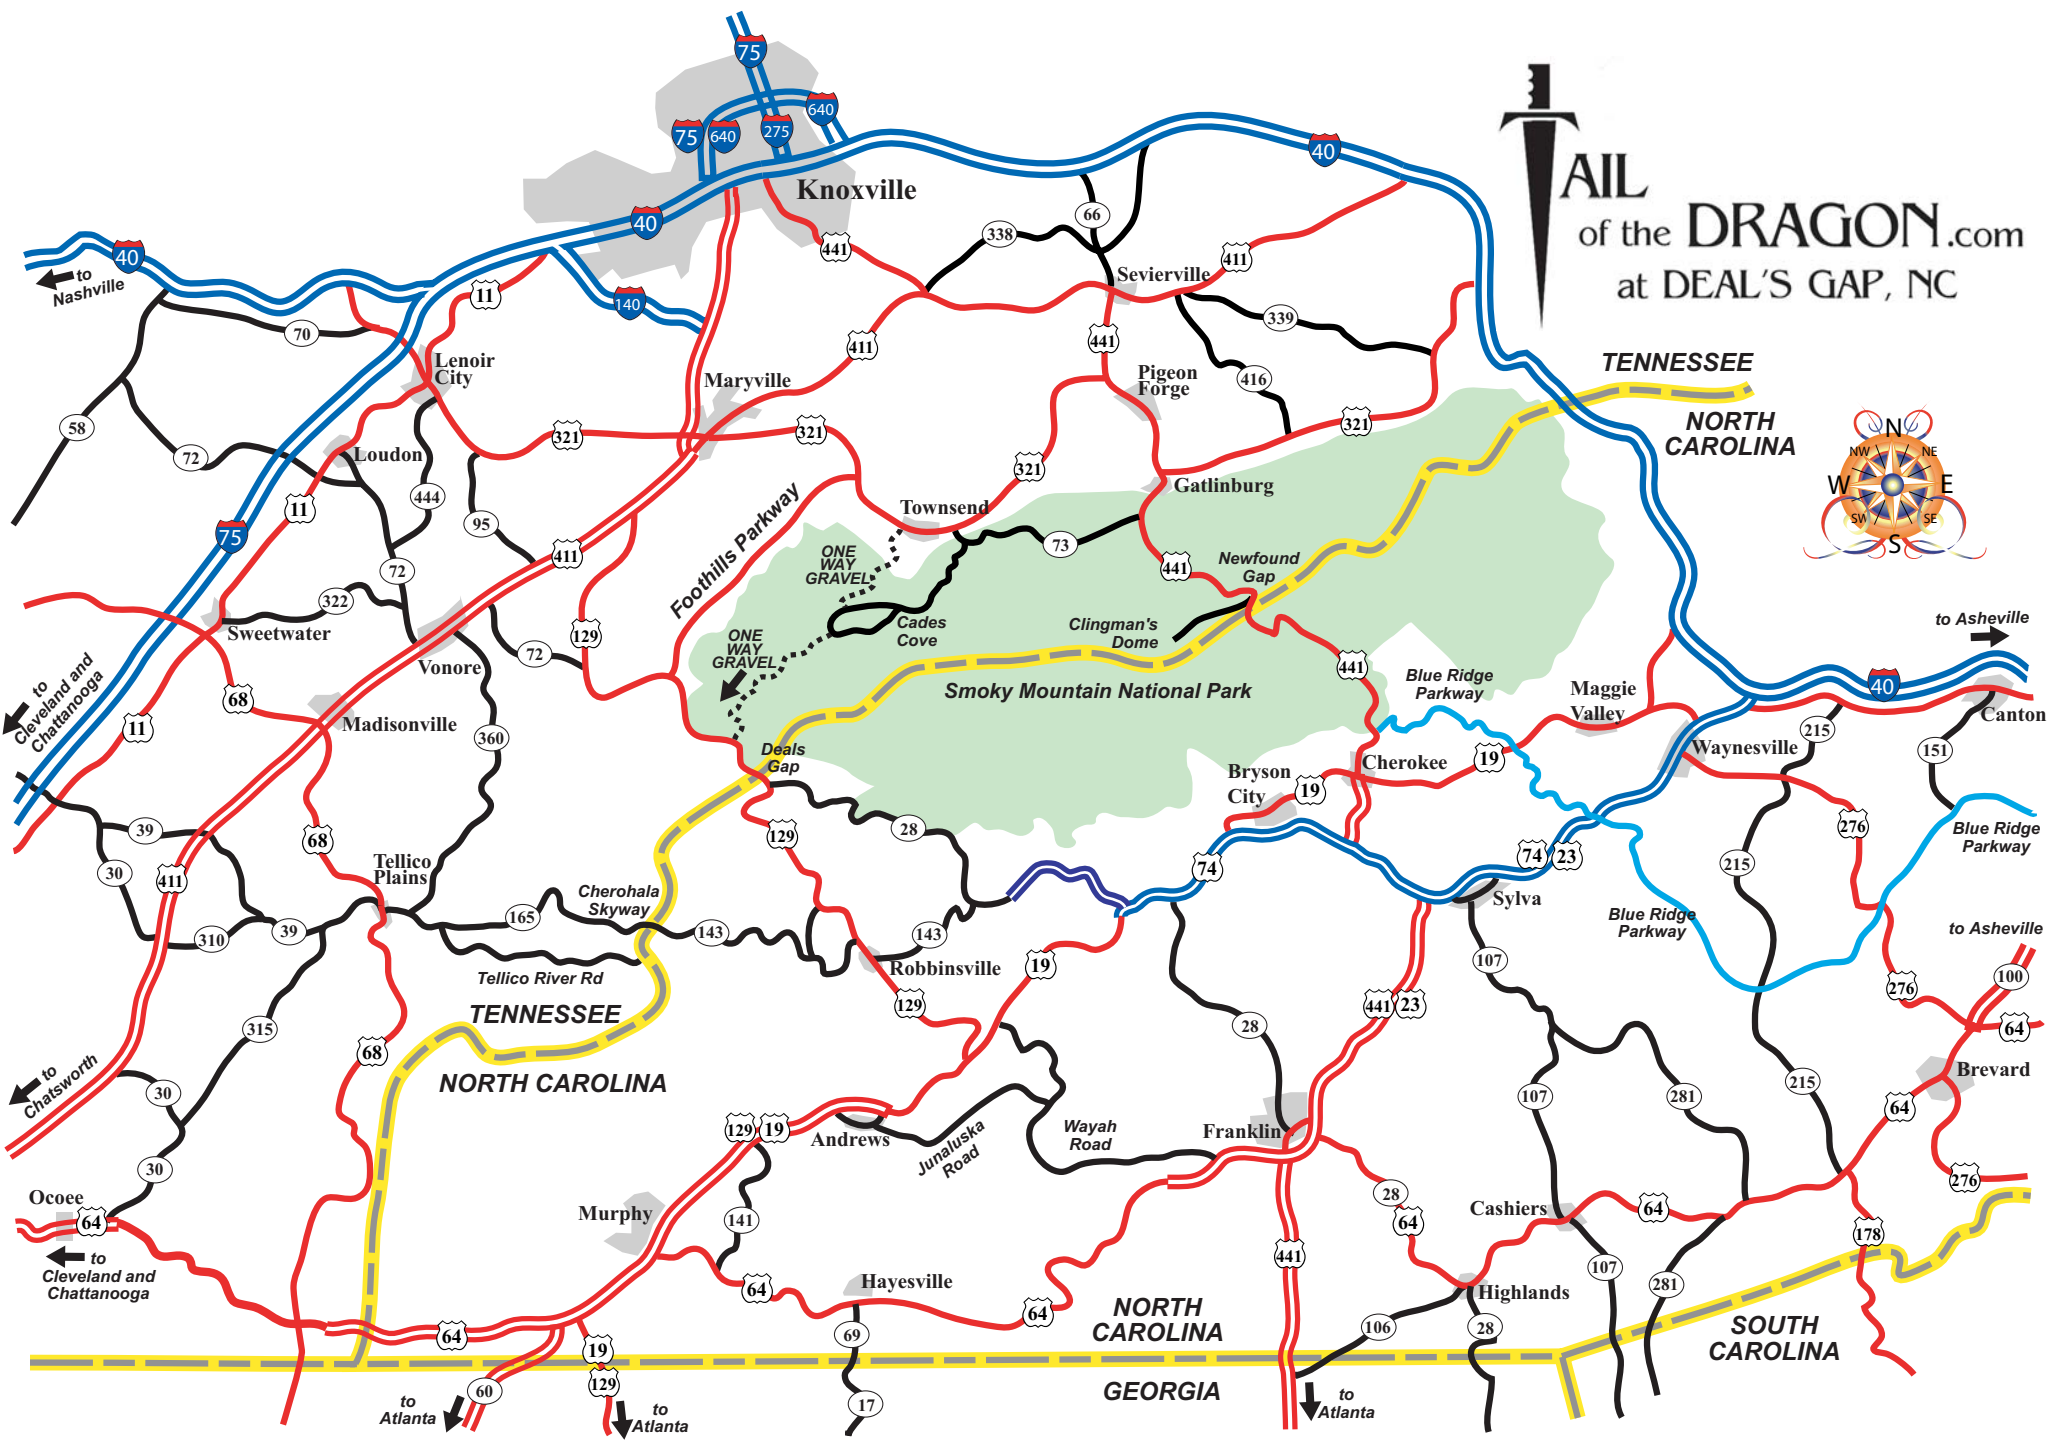

AIL
of the **DRAGON.com**
at DEAL'S GAP, NC

Knoxville

Sevierville

Lenoir City

Maryville

Pigeon Forge

TENNESSEE

NORTH CAROLINA

Foothills Parkway
ONE WAY GRAVEL
ONE WAY GRAVEL

Smoky Mountain National Park

Blue Ridge Parkway

Maggie Valley

Waynesville

to Asheville

Canton

Blue Ridge Parkway

to Asheville

Brevard

TENNESSEE

NORTH CAROLINA

Murphy

NORTH CAROLINA

GEORGIA

SOUTH CAROLINA

to Atlanta

to Atlanta

to Atlanta

to Nashville

to Cleveland and Chattanooga

to Chatsworth

to Cleveland and Chattanooga